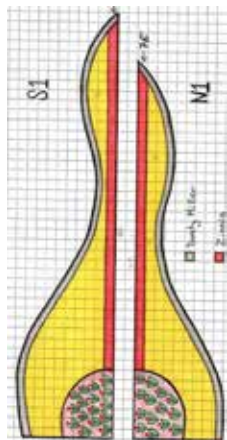

\$1,000 Level:

- Entrance side bed (EC3)
- North Entrance Lot (EN4)
- Entrance Area (ES2)
- Entrance Area (ES3)
- South Drive – Opposite clock (ES6)
- Channel Mirrored Beds East of Sunken Garden (\$2,000 for both) (FN7-FS7)
- Channel Mirrored Beds West of Sunken Garden (\$2,000 for both) (WS1-WN1)

WS1-WN1

Formal Gardens Zoning

Chapel
(C-)

West
(W-)

Sunken
(S-)

Formal
(F-)

Terraces
(T-)

Plaza
(P-)