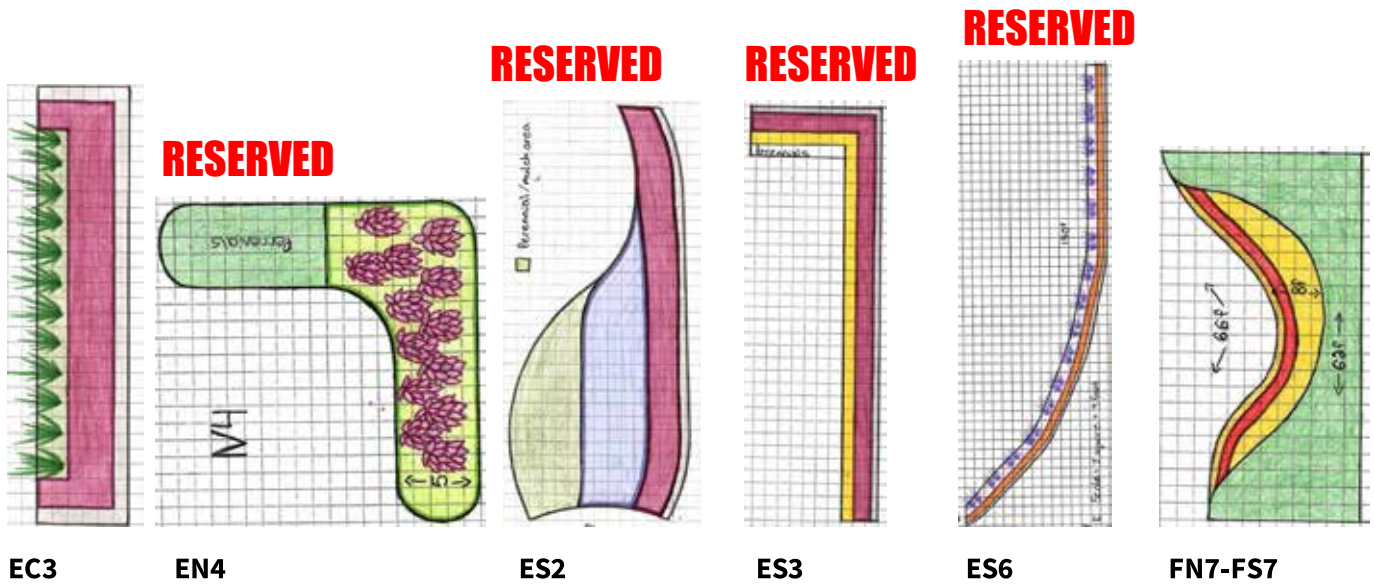

\$1,000 Level:

- Entrance side bed (EC3)
- North Entrance Lot (EN4)
- Entrance Area (ES2)
- Entrance Area (ES3)
- South Drive – Opposite clock (ES6)
- Channel Mirrored Beds East of Sunken Garden (\$2,000 for both) (FN7-FS7)
- Channel Mirrored Beds West of Sunken Garden (\$2,000 for both) (WS1-WN1)

WS1-WN1

Formal Gardens Zoning

Chapel
(C-)

West
(W-)

Sunken
(S-)

Formal
(F-)

Terraces
(T-)

Plaza
(P-)